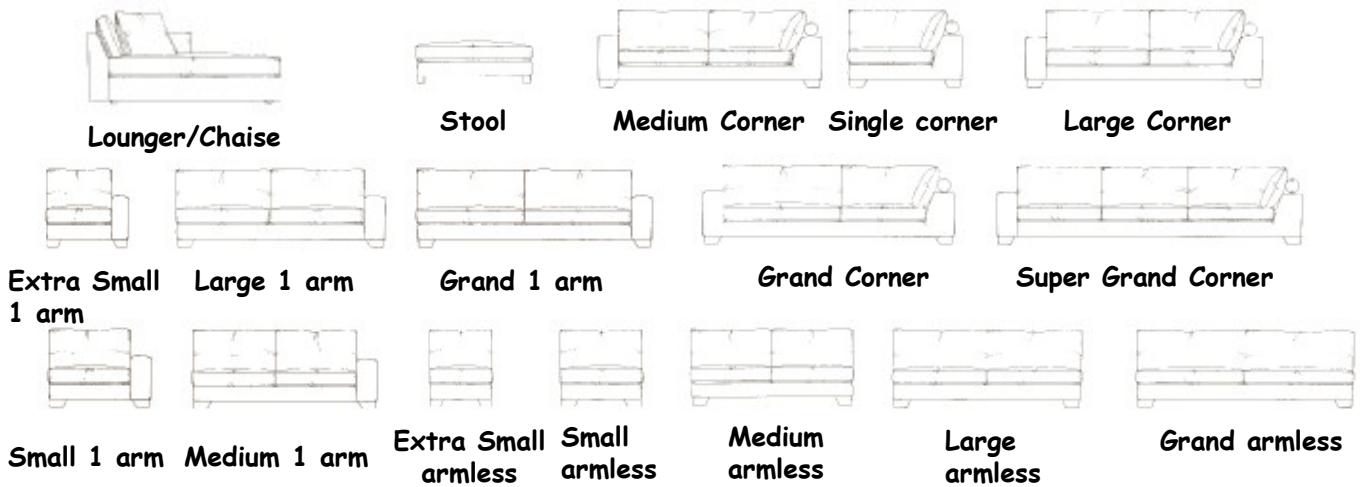

GIBSON

CORNER GROUP

Gibson Corner group	List	Our Price	width	height*	depth
Single corner unit	£1,850	£1,485	100	68	100
Medium corner unit	£2,640	£2,160	201	68	100
Large corner unit	£2,695	£2,200	214	68	100
Grand Corner unit	£2,750	£2,250	226	68	100
Super grand corner unit	£3,100	£2,535	276	68	100
Extra small 1 arm	£1,600	£1,320	100	68	100
Small 1 arm	£1,745	£1,395	113	68	100
Medium 1 arm	£2,310	£1,855	175	68	100
Large 1 arm	£2,415	£1,950	200	68	100
Grand 1 arm	£2,525	£2,025	225	68	100
Extra small armless	£1,450	£1,195	75	68	100
Small armless	£1,660	£1,340	88	68	100
Medium armless	£2,250	£1,795	150	68	100
Large armless	£2,335	£1,875	175	68	100
Grand armless	£2,495	£1,995	200	68	100
Lounger/ Chaise	£2,200	£1,835	100	68	185
Grand footstool	£865	£695	103	45	75
Large footstool	£850	£680	88	45	75
Medium footstool	£845	£675	75	45	75

Details:

- Available in a choice of fabrics. Prices shown are for Traviata, Dolce, Harley , Vintage, Plush Velluto / Lovely/ Blake / Modena fabrics

- Fibre seats with foam core, fibre backs . Dark or light legs, Approx 8-10 week delivery.